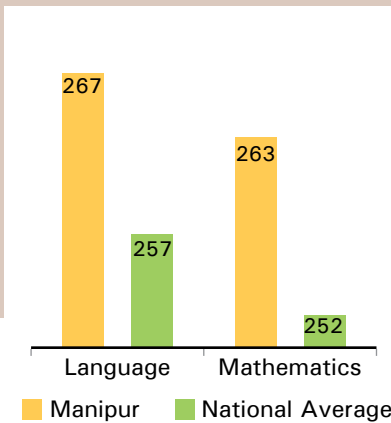

National Achievement Survey

Class III (Cycle 3)

Report Card

Manipur

► Performance of students of Manipur is significantly above the national average in both language and mathematics.

6 Districts **199** Schools **1,845** Students

Students' performance in different abilities

Subjects		Language			
Abilities		Listening	Word Recognition	Reading Comprehension	Total
Scores	Manipur	66	85	66	69
	National Average	65	86	59	64

- The percentage of students able to recognize words is lower than the national average, while higher in terms of listening and reading comprehension ability.
- Students performed higher than the national average in all mathematical abilities.