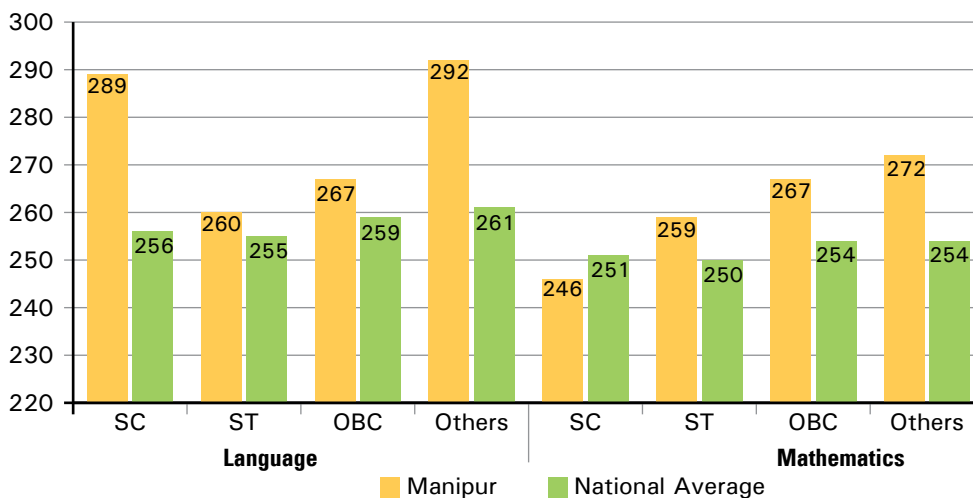

Gender wise performance of students

- Performance of both boys and girls in the state is higher than the national average in both language and mathematics.

Rural- Urban performance of students

► Performance of both rural and urban students is higher than the national average in both language and mathematics.

► The largest proportion of students in the state scored 51-75% correct answers in language.

► The largest proportion of students in the state scored above 75% correct answers in mathematics.

Performance of students by Social Groups