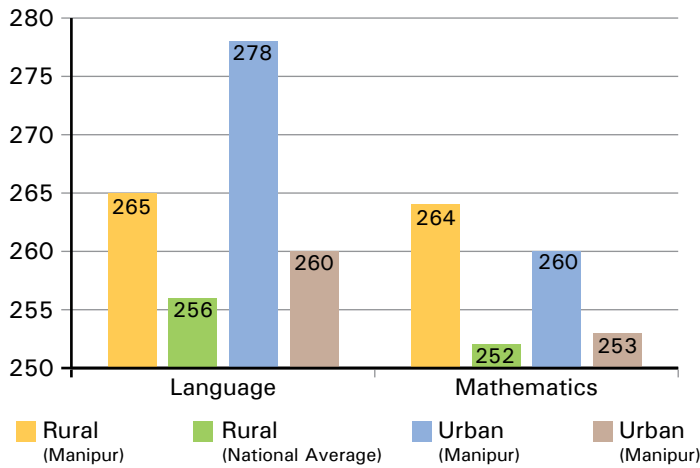

Students' performance in different abilities

Subjects		Language			
Abilities		Listening	Word Recognition	Reading Comprehension	Total
Scores	Manipur	66	85	66	69
	National Average	65	86	59	64

- The percentage of students able to recognize words is lower than the national average, while higher in terms of listening and reading comprehension ability.
- Students performed higher than the national average in all mathematical abilities.

Subjects		Mathematics										
Abilities		Addition	Subtraction	Multiplication	Division	Place Value	Measurement	Geometry	Money	Data Handling	Patterns	Total
Scores	Manipur	74	69	66	63	72	69	76	80	81	71	71
	National Average	69	65	63	57	59	66	66	78	77	69	66

Gender wise performance of students

- Performance of both boys and girls in the state is higher than the national average in both language and mathematics.

Rural- Urban performance of students

► Performance of both rural and urban students is higher than the national average in both language and mathematics.