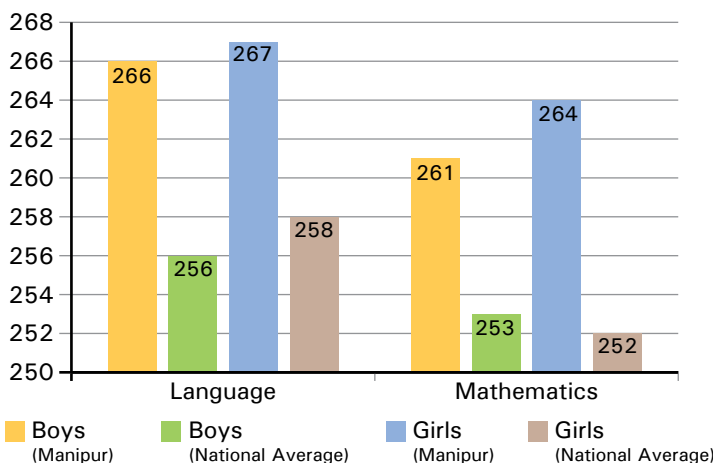

Gender wise performance of students

- Performance of both boys and girls in the state is higher than the national average in both language and mathematics.